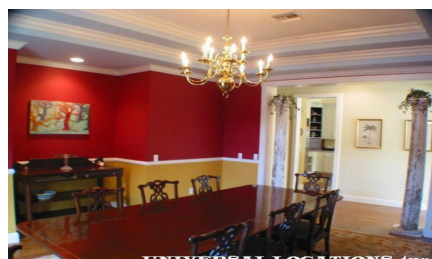

UNIVERSAL LOCATIONS, Inc.