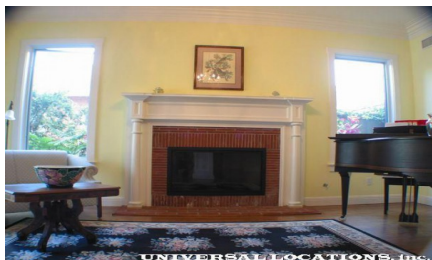

UNIVERSAL LOCATIONS, Inc.