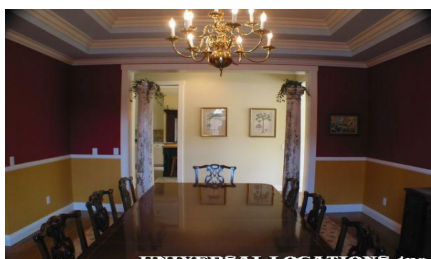

UNIVERSAL LOCATIONS, Inc.