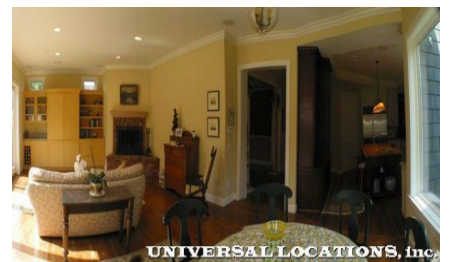

5957-PP

City - PACIFIC PALISADES

Notes - House is now painted WHITE. Tight Street Parking

Zipcode - 90272

UNIVERSAL LOCATIONS, Inc.

UNIVERSAL LOCATIONS, Inc.

UNIVERSAL LOCATIONS, Inc.

UNIVERSAL LOCATIONS, Inc.