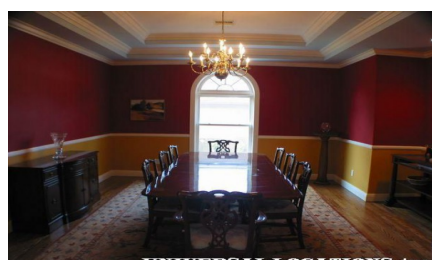

UNIVERSAL LOCATIONS, Inc.

UNIVERSAL LOCATIONS, Inc.

UNIVERSAL LOCATIONS, Inc.