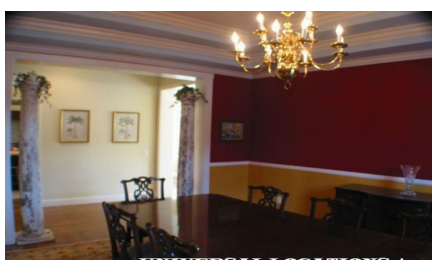

UNIVERSAL LOCATIONS, Inc.

UNIVERSAL LOCATIONS, Inc.