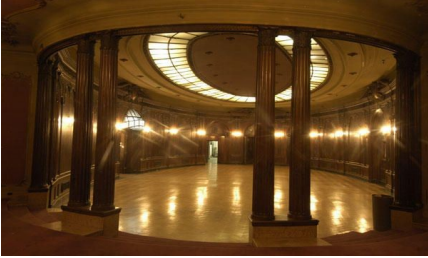

6551-LA

City - LOS ANGELES- DOWNTOWN

Notes -

Zipcode - 90014

UNIVERSAL LOCATIONS, INC

UNIVERSAL LOCATIONS, INC

UNIVERSAL LOCATIONS, INC