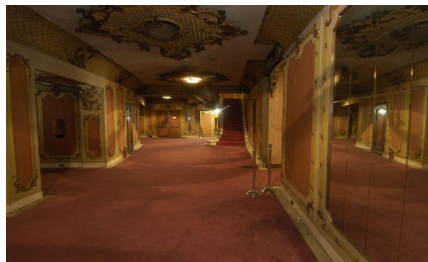

6551-LA

City - LOS ANGELES- DOWNTOWN

Notes -

Zipcode - 90014

UNIVERSAL LOCATIONS, INC

UNIVERSAL LOCATIONS, INC

UNIVERSAL LOCATIONS, INC