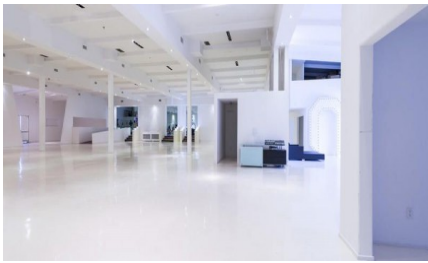

7258-SV

City - SUN VALLEY

Notes -

Zipcode -

UNIVERSAL LOCATIONS, INC

UNIVERSAL LOCATIONS, INC

UNIVERSAL LOCATIONS, INC

UNIVERSAL LOCATIONS, INC