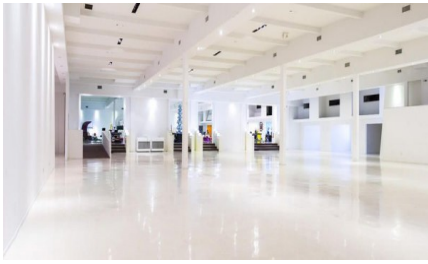

7258-SV

City - SUN VALLEY

Notes -

Zipcode -

UNIVERSAL LOCATIONS, INC

UNIVERSAL LOCATIONS, INC

UNIVERSAL LOCATIONS, INC

UNIVERSAL LOCATIONS, INC