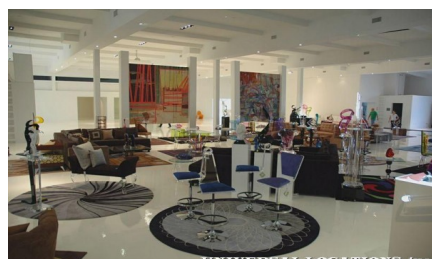

UNIVERSAL LOCATIONS, INC