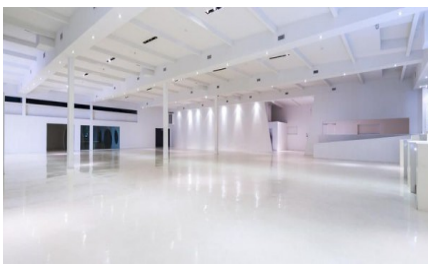

7258-SV

City - SUN VALLEY

Notes -

Zipcode -

UNIVERSAL LOCATIONS, INC

UNIVERSAL LOCATIONS, INC

UNIVERSAL LOCATIONS, INC

UNIVERSAL LOCATIONS, INC