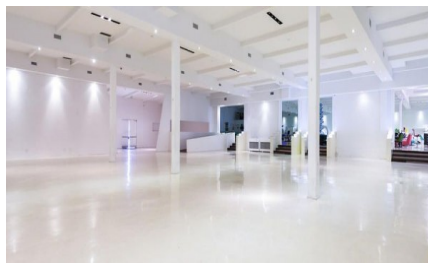

7258-SV

City - SUN VALLEY

Notes -

Zipcode -

UNIVERSAL LOCATIONS, INC

UNIVERSAL LOCATIONS, INC

UNIVERSAL LOCATIONS, INC

UNIVERSAL LOCATIONS, INC