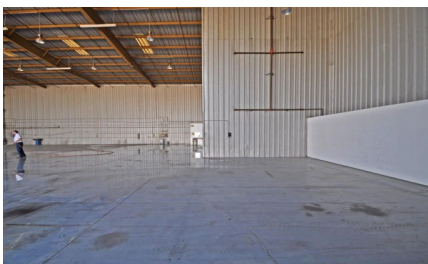

A475-VNYS

City - VAN NUYS

Notes -

Zipcode - 91406

TRUCK PARKING +
EQUIPMENT STORAGE