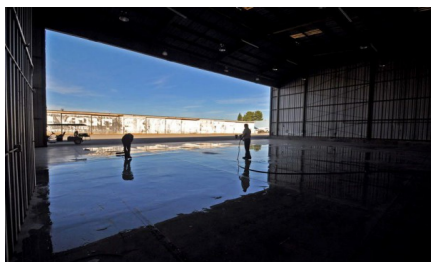

A475-VNYS

City - VAN NUYS

Notes -

Zipcode - 91406

TRUCK PARKING +
EQUIPMENT STORAGE