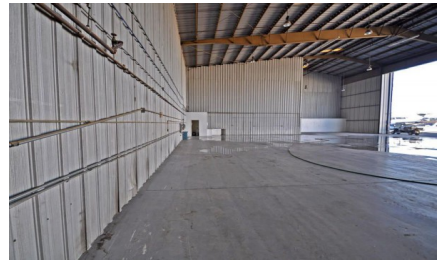

A475-VNYS

City - VAN NUYS

Notes -

Zipcode - 91406

TRUCK PARKING +
EQUIPMENT STORAGE