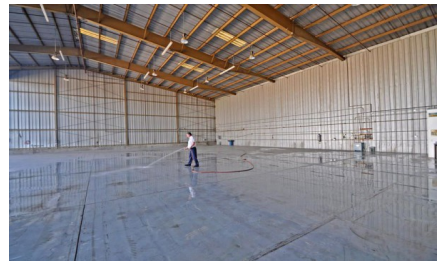

A475-VNYS

City - VAN NUYS

Notes -

Zipcode - 91406

TRUCK PARKING +
EQUIPMENT STORAGE