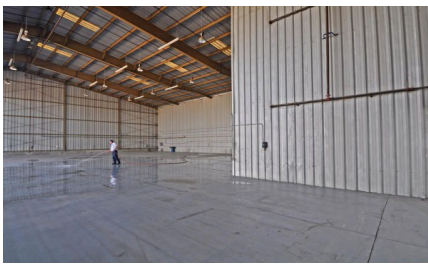

A475-VNYS

City - VAN NUYS

Notes -

Zipcode - 91406

TRUCK PARKING +
EQUIPMENT STORAGE