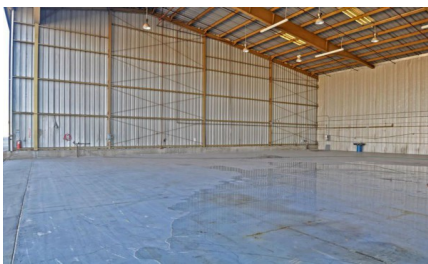

A475-VNYS

City - VAN NUYS

Notes -

Zipcode - 91406

TRUCK PARKING +
EQUIPMENT STORAGE