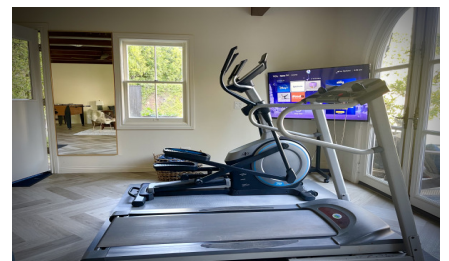

**B635-LA**

**City - LOS ANGELES**

**Notes -**

**Zipcode - 90004**

steam room controls

back house gym and game room