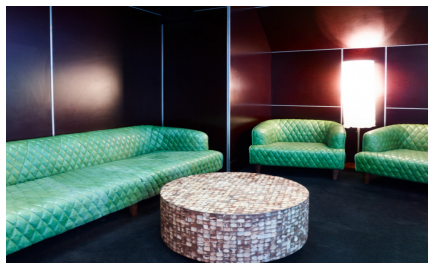

B671-NHW

City - NORTH HOLLYWOOD

Notes -

Zipcode - 91601

Studio A

Studio A

Studio B