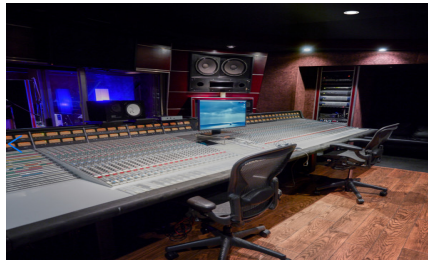

B671-NHW

City - NORTH HOLLYWOOD

Notes -

Zipcode - 91601

Studio A

Studio A

Studio B