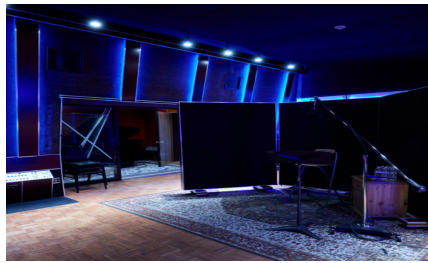

B671-NHW

City - NORTH HOLLYWOOD

Notes -

Zipcode - 91601

Studio A

Studio A

Studio B