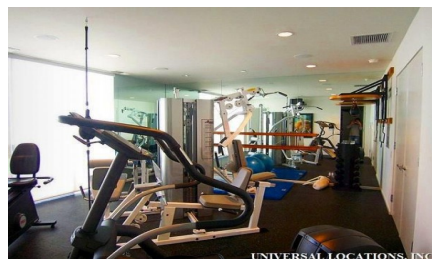

UNIVERSAL LOCATIONS, INC