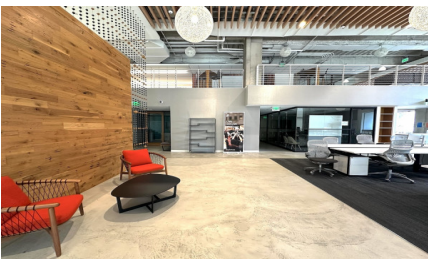

CW272-WLA

City - WEST LOS ANGELES

Notes -

Zipcode - 90066

5th floor