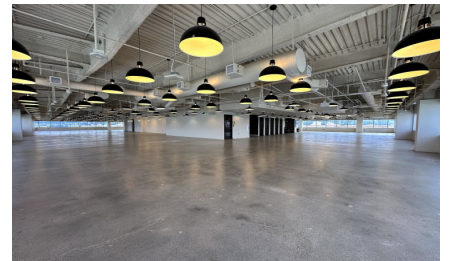

CW272-WLA

City - WEST LOS ANGELES

Notes -

Zipcode - 90066

5th floor