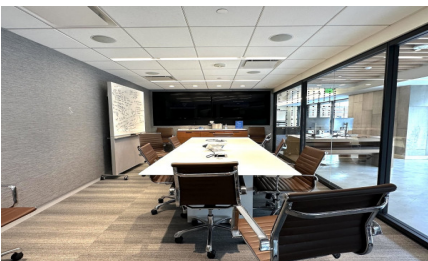

CW272-WLA

City - WEST LOS ANGELES

Notes -

Zipcode - 90066

5th floor