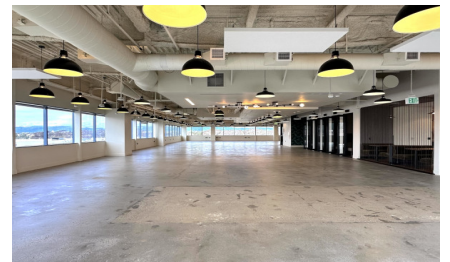

CW272-WLA

City - WEST LOS ANGELES

Notes -

Zipcode - 90066

5th floor