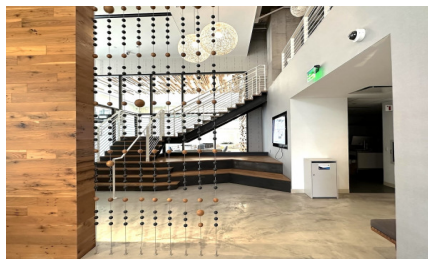

CW272-WLA

City - WEST LOS ANGELES

Notes -

Zipcode - 90066

5th floor