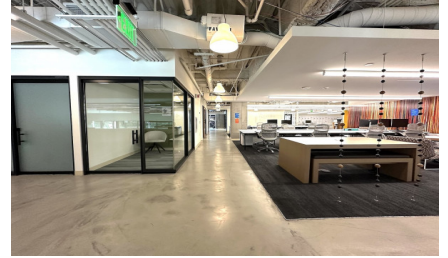

CW272-WLA

City - WEST LOS ANGELES

Notes -

Zipcode - 90066

5th floor