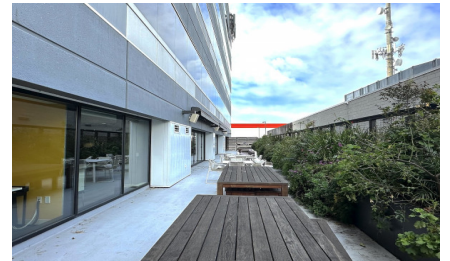

CW272-WLA

City - WEST LOS ANGELES

Notes -

Zipcode - 90066

5th floor