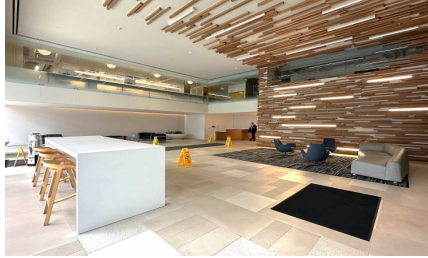

CW272-WLA

City - WEST LOS ANGELES

Notes -

Zipcode - 90066

5th floor