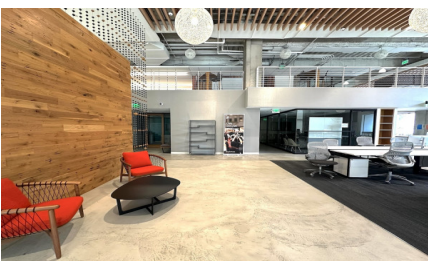

CW272-WLA

City - WEST LOS ANGELES

Notes -

Zipcode - 90066

5th floor