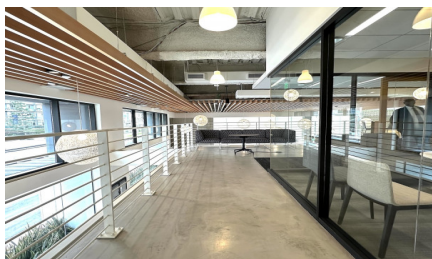

CW272-WLA

City - WEST LOS ANGELES

Notes -

Zipcode - 90066

5th floor