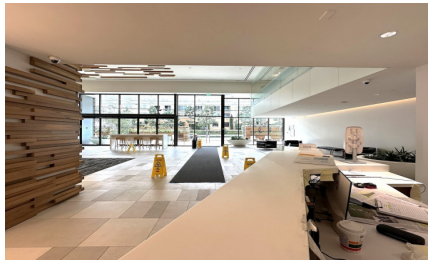

CW272-WLA

City - WEST LOS ANGELES

Notes -

Zipcode - 90066

5th floor