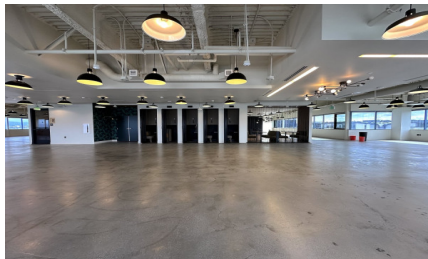

CW272-WLA

City - WEST LOS ANGELES

Notes -

Zipcode - 90066

5th floor