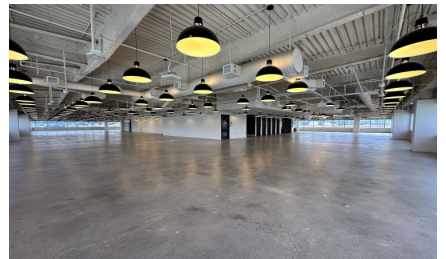

CW272-WLA

City - WEST LOS ANGELES

Notes -

Zipcode - 90066

5th floor