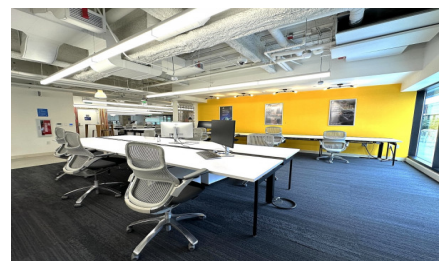

CW272-WLA

City - WEST LOS ANGELES

Notes -

Zipcode - 90066

5th floor