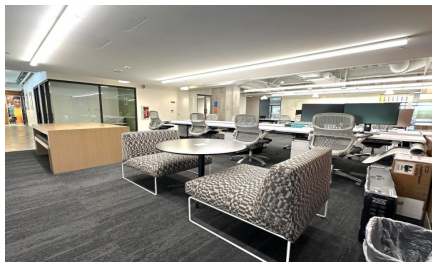

CW272-WLA

City - WEST LOS ANGELES

Notes -

Zipcode - 90066

5th floor