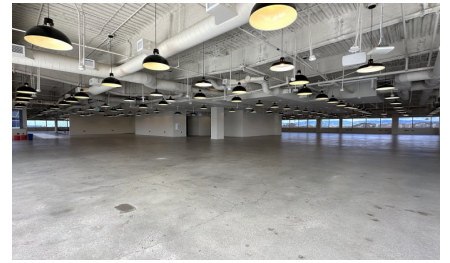

CW272-WLA

City - WEST LOS ANGELES

Notes -

Zipcode - 90066

5th floor