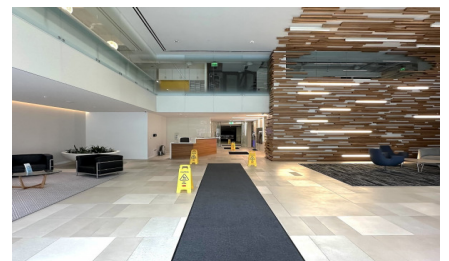

CW272-WLA

City - WEST LOS ANGELES

Notes -

Zipcode - 90066

5th floor