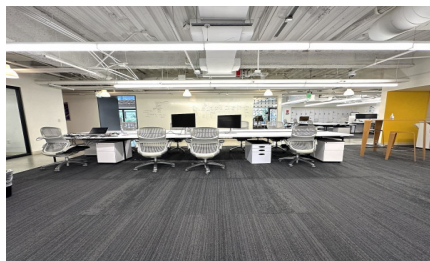

CW272-WLA

City - WEST LOS ANGELES

Notes -

Zipcode - 90066

5th floor