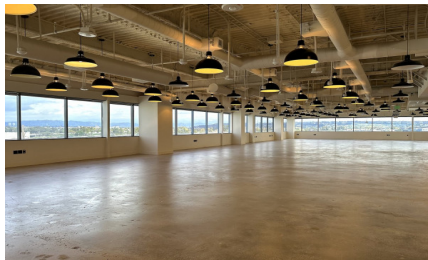

CW272-WLA

City - WEST LOS ANGELES

Notes -

Zipcode - 90066

5th floor