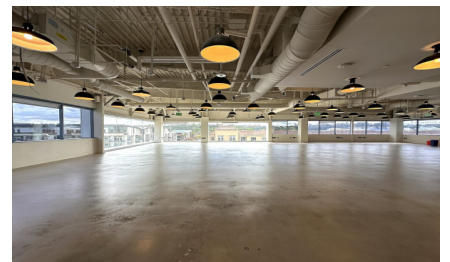

CW272-WLA

City - WEST LOS ANGELES

Notes -

Zipcode - 90066

5th floor