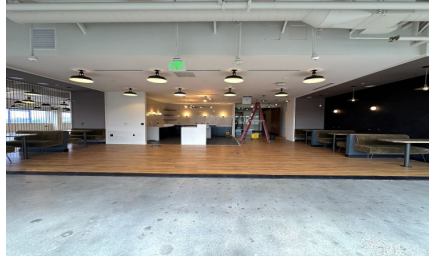

CW272-WLA

City - WEST LOS ANGELES

Notes -

Zipcode - 90066

5th floor