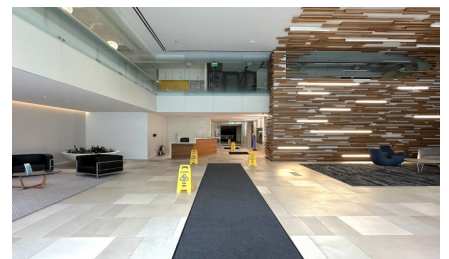

CW272-WLA

City - WEST LOS ANGELES

Notes -

Zipcode - 90066

5th floor