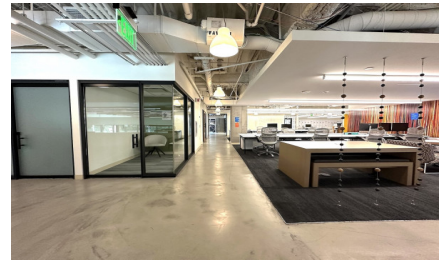

CW272-WLA

City - WEST LOS ANGELES

Notes -

Zipcode - 90066

5th floor