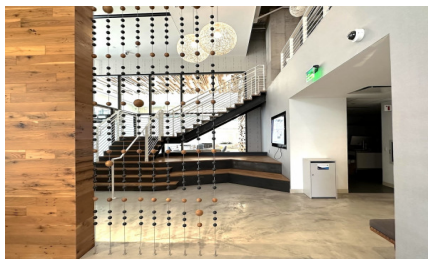

CW272-WLA

City - WEST LOS ANGELES

Notes -

Zipcode - 90066

5th floor