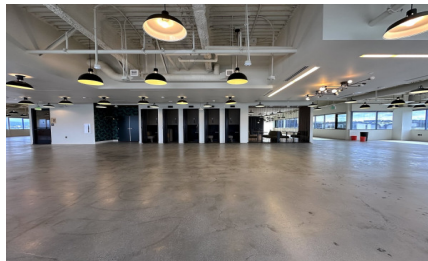

CW272-WLA

City - WEST LOS ANGELES

Notes -

Zipcode - 90066

5th floor