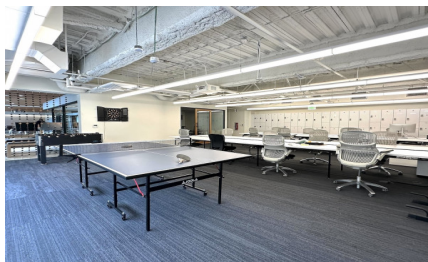

CW272-WLA

City - WEST LOS ANGELES

Notes -

Zipcode - 90066

5th floor