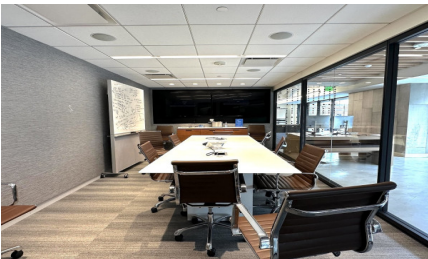

CW272-WLA

City - WEST LOS ANGELES

Notes -

Zipcode - 90066

5th floor