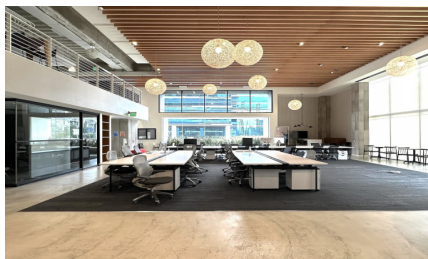

CW272-WLA

City - WEST LOS ANGELES

Notes -

Zipcode - 90066

5th floor