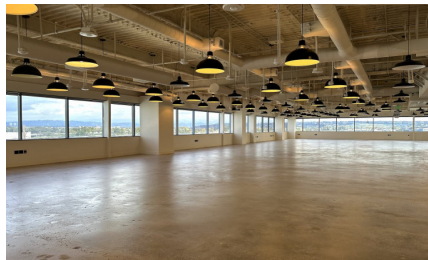

CW272-WLA

City - WEST LOS ANGELES

Notes -

Zipcode - 90066

5th floor