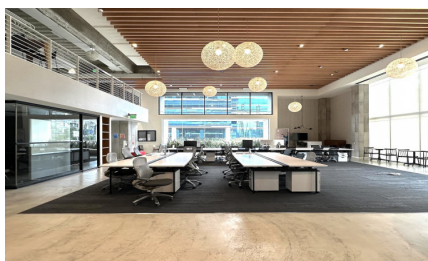

CW272-WLA

City - WEST LOS ANGELES

Notes -

Zipcode - 90066

5th floor