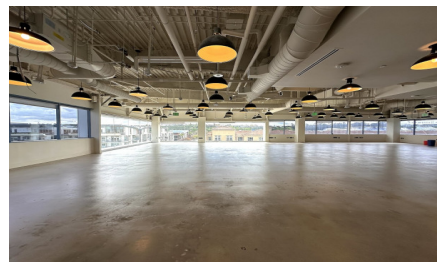

CW272-WLA

City - WEST LOS ANGELES

Notes -

Zipcode - 90066

5th floor