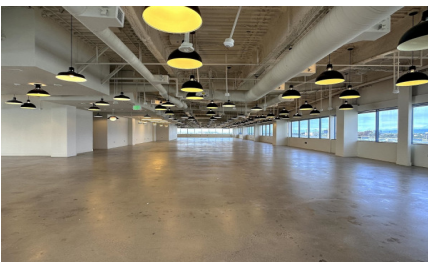

CW272-WLA

City - WEST LOS ANGELES

Notes -

Zipcode - 90066

5th floor