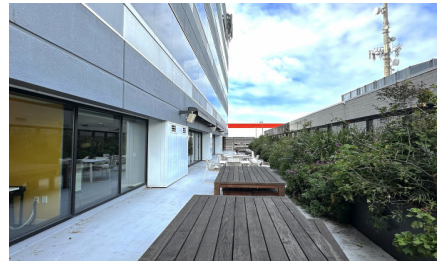

CW272-WLA

City - WEST LOS ANGELES

Notes -

Zipcode - 90066

5th floor