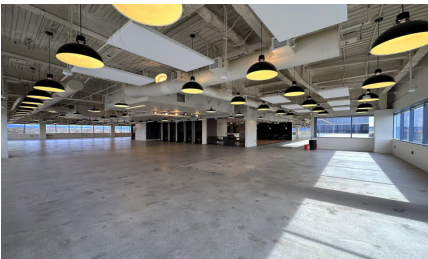

CW272-WLA

City - WEST LOS ANGELES

Notes -

Zipcode - 90066

5th floor