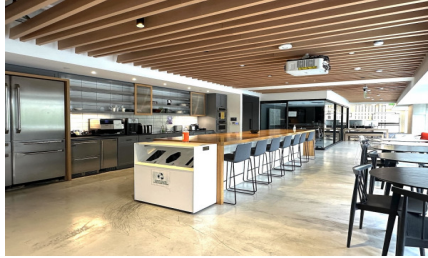

CW272-WLA

City - WEST LOS ANGELES

Notes -

Zipcode - 90066

5th floor