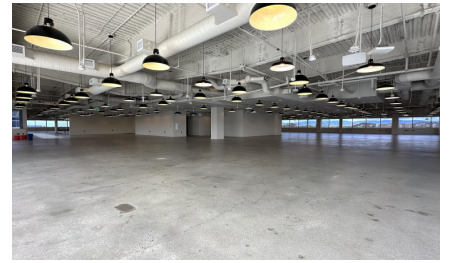

CW272-WLA

City - WEST LOS ANGELES

Notes -

Zipcode - 90066

5th floor