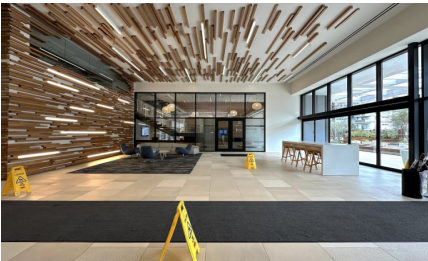

CW272-WLA

City - WEST LOS ANGELES

Notes -

Zipcode - 90066

5th floor