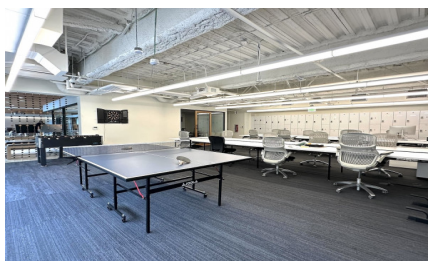

CW272-WLA

City - WEST LOS ANGELES

Notes -

Zipcode - 90066

5th floor