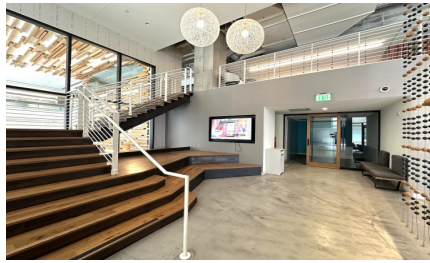

CW272-WLA

City - WEST LOS ANGELES

Notes -

Zipcode - 90066

5th floor