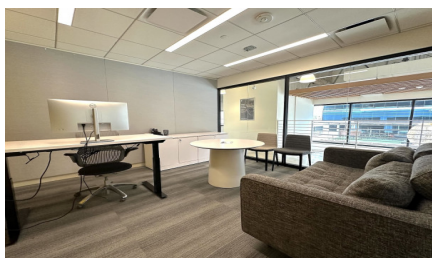

CW272-WLA

City - WEST LOS ANGELES

Notes -

Zipcode - 90066

5th floor