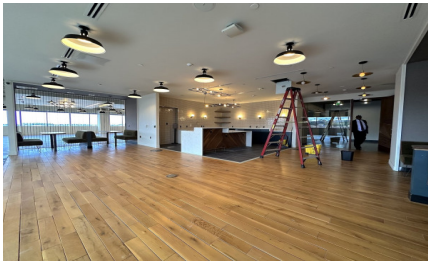

CW272-WLA

City - WEST LOS ANGELES

Notes -

Zipcode - 90066

5th floor