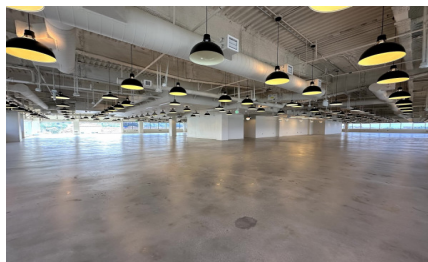

CW272-WLA

City - WEST LOS ANGELES

Notes -

Zipcode - 90066

5th floor