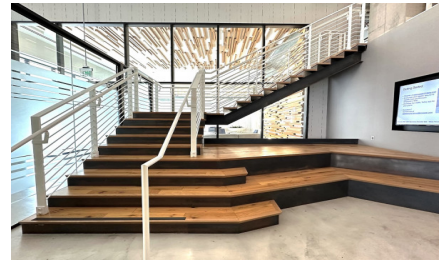

CW272-WLA

City - WEST LOS ANGELES

Notes -

Zipcode - 90066

5th floor