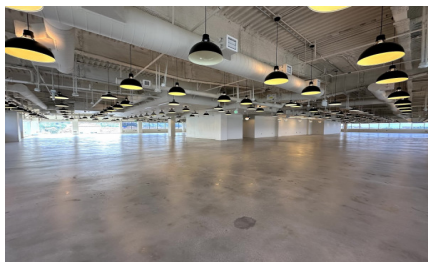

CW272-WLA

City - WEST LOS ANGELES

Notes -

Zipcode - 90066

5th floor