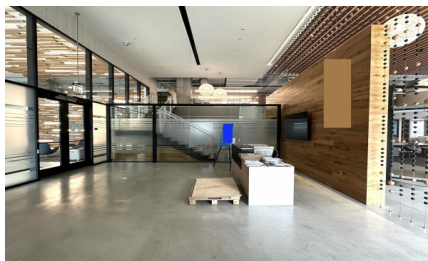

CW272-WLA

City - WEST LOS ANGELES

Notes -

Zipcode - 90066

5th floor