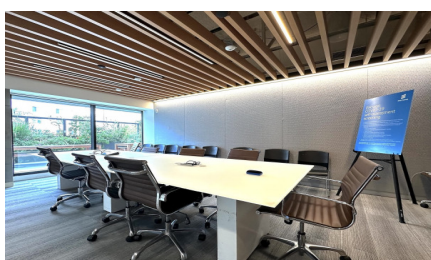

CW272-WLA

City - WEST LOS ANGELES

Notes -

Zipcode - 90066

5th floor