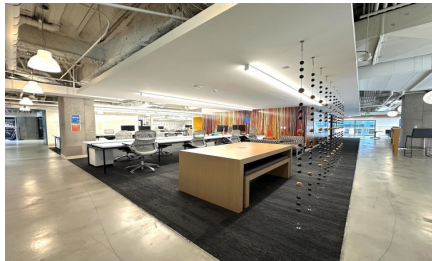

CW272-WLA

City - WEST LOS ANGELES

Notes -

Zipcode - 90066

5th floor