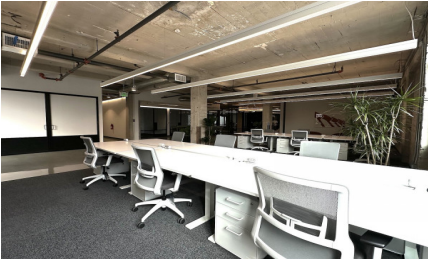

CW297-LA

City - LOS ANGELES

Notes -

Zipcode - 90021

2nd Floor

Rooftop