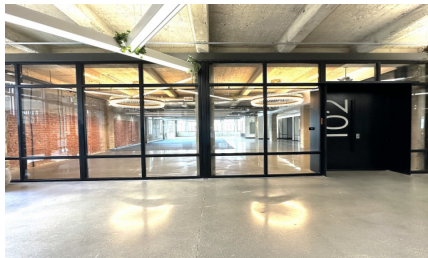

CW297-LA

City - LOS ANGELES

Notes -

Zipcode - 90021

2nd Floor

Rooftop