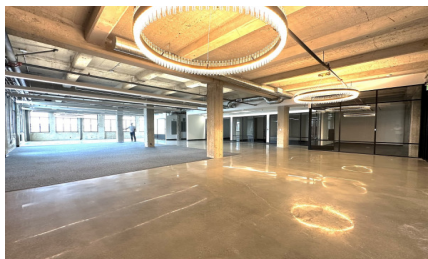

CW297-LA

City - LOS ANGELES

Notes -

Zipcode - 90021

2nd Floor

Rooftop