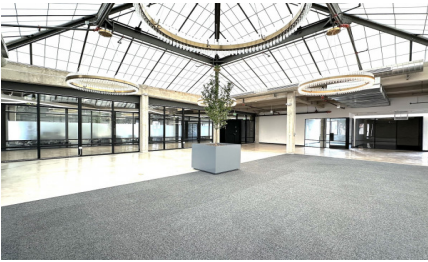

CW297-LA

City - LOS ANGELES

Notes -

Zipcode - 90021

2nd Floor

Rooftop