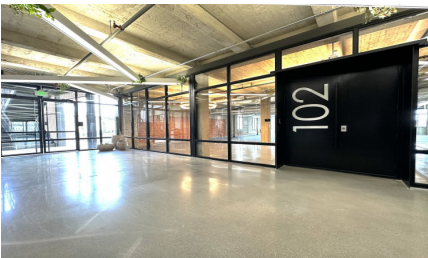

CW297-LA

City - LOS ANGELES

Notes -

Zipcode - 90021

2nd Floor

Rooftop