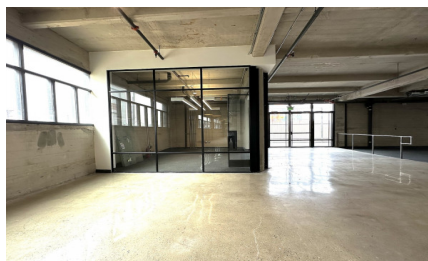

CW297-LA

City - LOS ANGELES

Notes -

Zipcode - 90021

2nd Floor

Rooftop