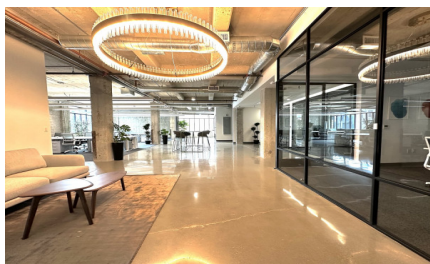

CW297-LA

City - LOS ANGELES

Notes -

Zipcode - 90021

2nd Floor

Rooftop