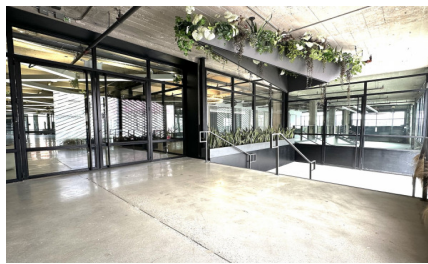

CW297-LA

City - LOS ANGELES

Notes -

Zipcode - 90021

2nd Floor

Rooftop