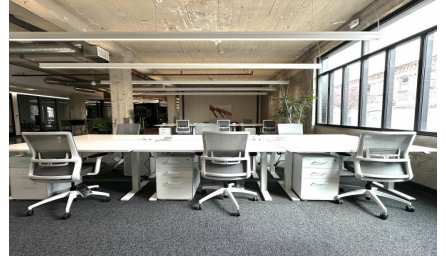

CW297-LA

City - LOS ANGELES

Notes -

Zipcode - 90021

2nd Floor

Rooftop