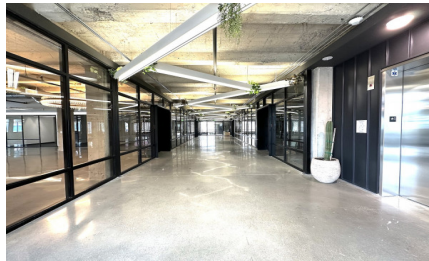

CW297-LA

City - LOS ANGELES

Notes -

Zipcode - 90021

2nd Floor

Rooftop