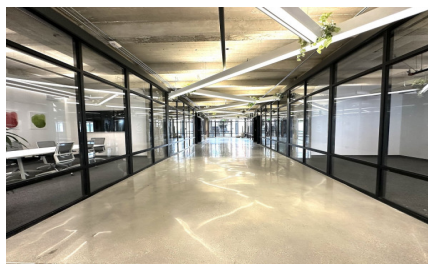

CW297-LA

City - LOS ANGELES

Notes -

Zipcode - 90021

2nd Floor

Rooftop