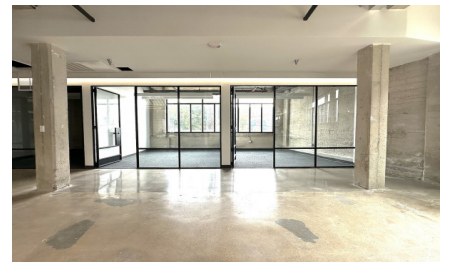

CW297-LA

City - LOS ANGELES

Notes -

Zipcode - 90021

2nd Floor

Rooftop