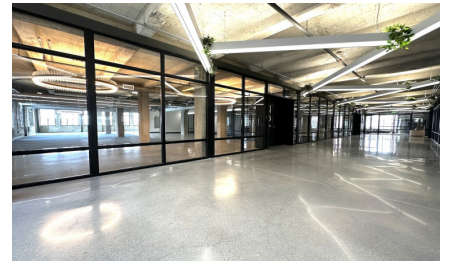

CW297-LA

City - LOS ANGELES

Notes -

Zipcode - 90021

2nd Floor

Rooftop