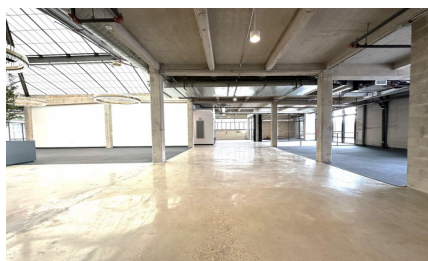

CW297-LA

City - LOS ANGELES

Notes -

Zipcode - 90021

2nd Floor

Rooftop