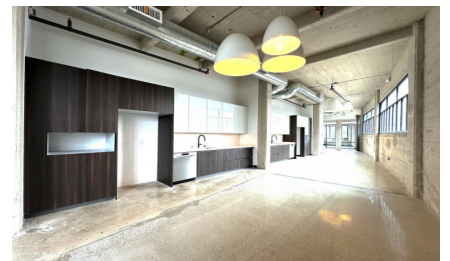

CW297-LA

City - LOS ANGELES

Notes -

Zipcode - 90021

2nd Floor

Rooftop