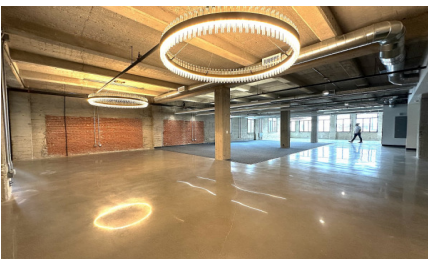

CW297-LA

City - LOS ANGELES

Notes -

Zipcode - 90021

2nd Floor

Rooftop