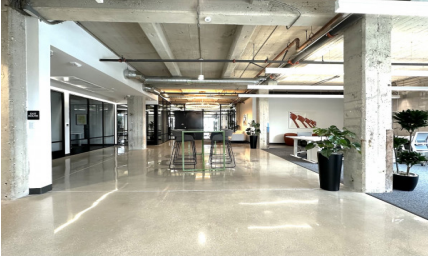

CW297-LA

City - LOS ANGELES

Notes -

Zipcode - 90021

2nd Floor

Rooftop