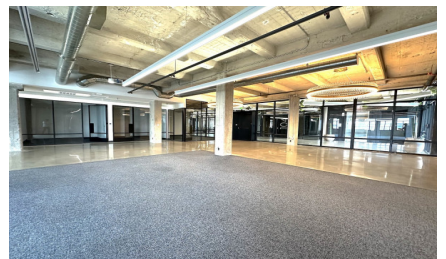

CW297-LA

City - LOS ANGELES

Notes -

Zipcode - 90021

2nd Floor

Rooftop