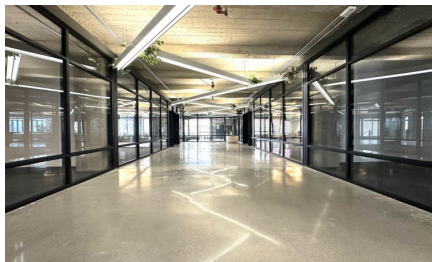

CW297-LA

City - LOS ANGELES

Notes -

Zipcode - 90021

2nd Floor

Rooftop