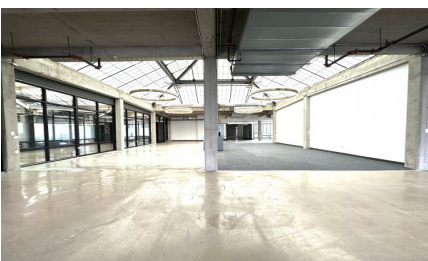

CW297-LA

City - LOS ANGELES

Notes -

Zipcode - 90021

2nd Floor

Rooftop