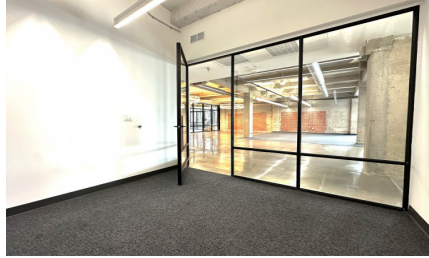

CW297-LA

City - LOS ANGELES

Notes -

Zipcode - 90021

2nd Floor

Rooftop