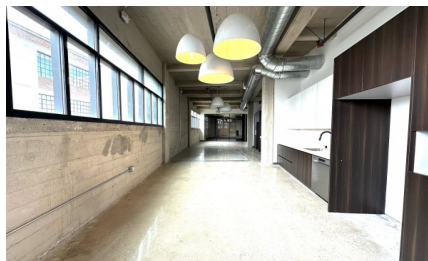

CW297-LA

City - LOS ANGELES

Notes -

Zipcode - 90021

2nd Floor

Rooftop