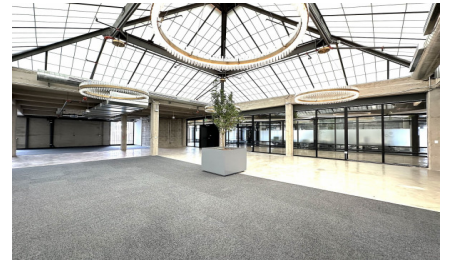

CW297-LA

City - LOS ANGELES

Notes -

Zipcode - 90021

2nd Floor

Rooftop