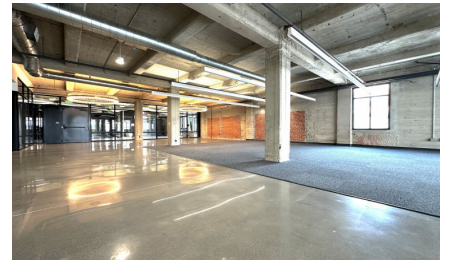

CW297-LA

City - LOS ANGELES

Notes -

Zipcode - 90021

2nd Floor

Rooftop