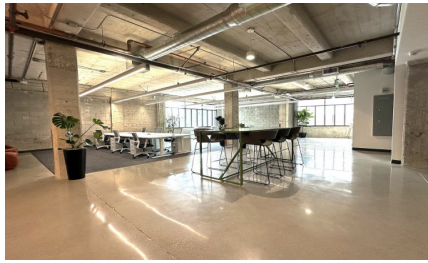

CW297-LA

City - LOS ANGELES

Notes -

Zipcode - 90021

2nd Floor

Rooftop