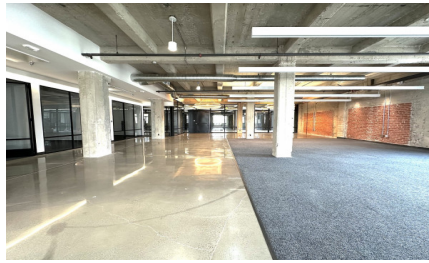

CW297-LA

City - LOS ANGELES

Notes -

Zipcode - 90021

2nd Floor

Rooftop