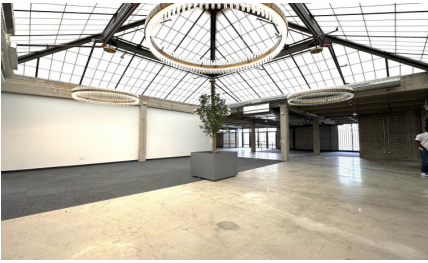

CW297-LA

City - LOS ANGELES

Notes -

Zipcode - 90021

2nd Floor

Rooftop