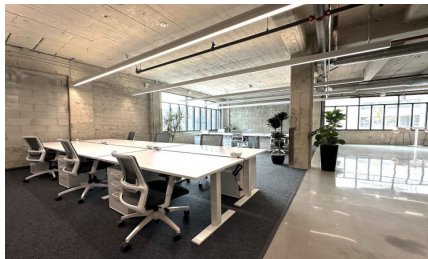

CW297-LA

City - LOS ANGELES

Notes -

Zipcode - 90021

2nd Floor

Rooftop