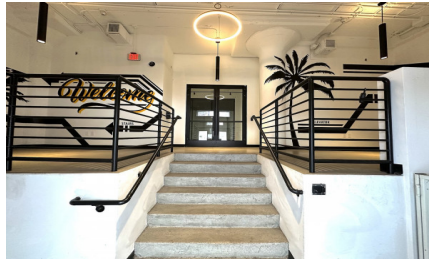

CW298-LA

City - LOS ANGELES

Notes -

Zipcode - 90021

**2nd
Floor**

Rooftop