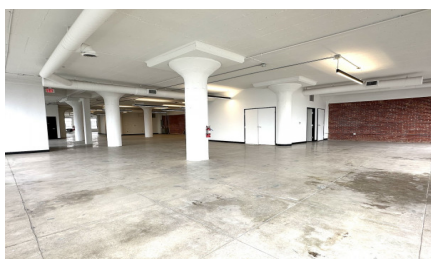

CW298-LA

City - LOS ANGELES

Notes -

Zipcode - 90021

**2nd
Floor**

Rooftop