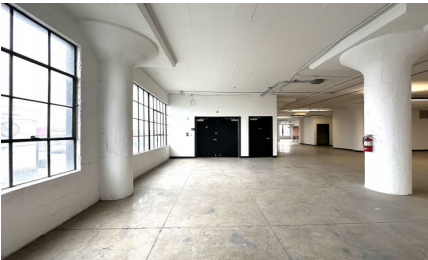

CW298-LA

City - LOS ANGELES

Notes -

Zipcode - 90021

**2nd
Floor**

Rooftop