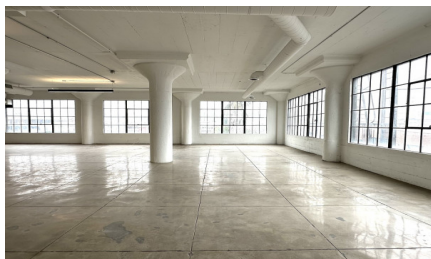

CW298-LA

City - LOS ANGELES

Notes -

Zipcode - 90021

**2nd
Floor**

Rooftop