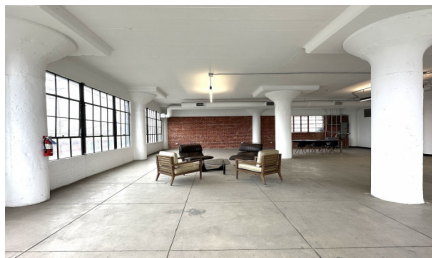

CW298-LA

City - LOS ANGELES

Notes -

Zipcode - 90021

**2nd
Floor**

Rooftop