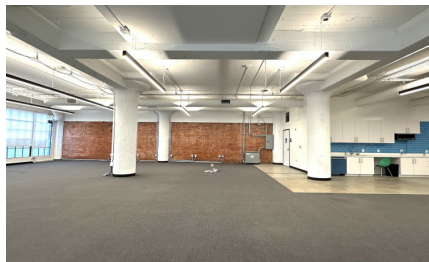

CW298-LA

City - LOS ANGELES

Notes -

Zipcode - 90021

**2nd
Floor**

Rooftop