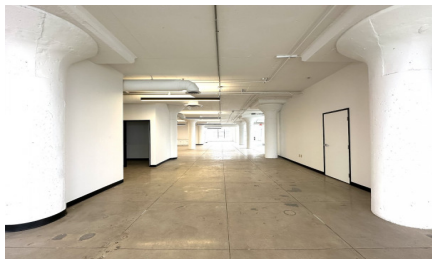

CW298-LA

City - LOS ANGELES

Notes -

Zipcode - 90021

**2nd
Floor**

Rooftop