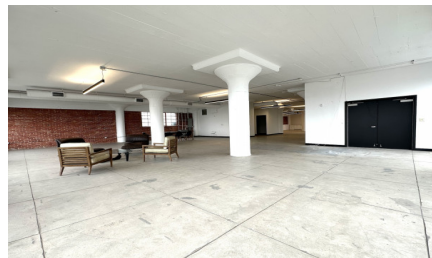

CW298-LA

City - LOS ANGELES

Notes -

Zipcode - 90021

**2nd
Floor**

Rooftop