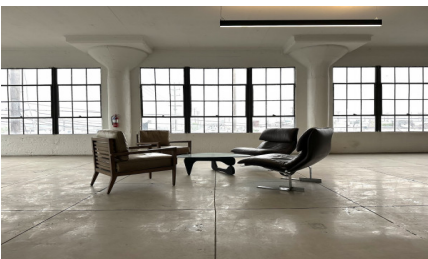

CW298-LA

City - LOS ANGELES

Notes -

Zipcode - 90021

**2nd
Floor**

Rooftop