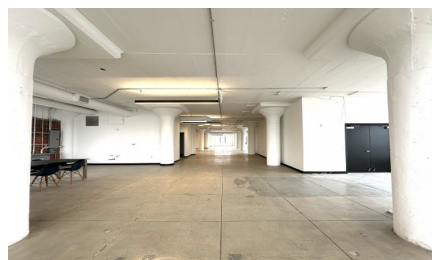

CW298-LA

City - LOS ANGELES

Notes -

Zipcode - 90021

**2nd
Floor**

Rooftop