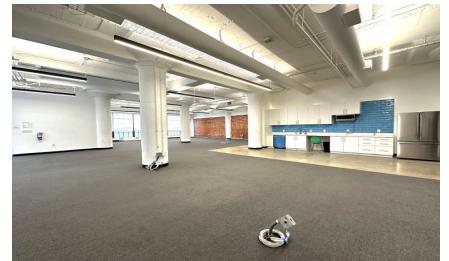

CW298-LA

City - LOS ANGELES

Notes -

Zipcode - 90021

**2nd
Floor**

Rooftop