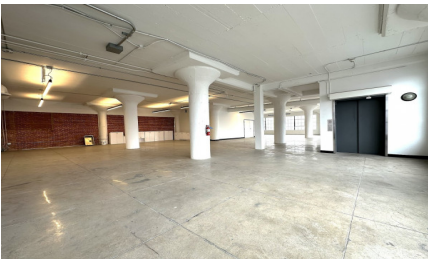

CW298-LA

City - LOS ANGELES

Notes -

Zipcode - 90021

**2nd
Floor**

Rooftop