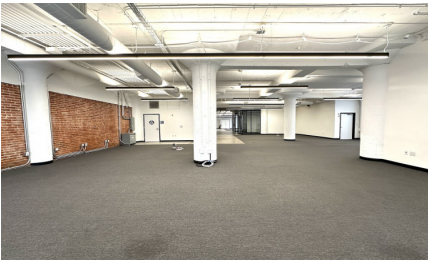

CW298-LA

City - LOS ANGELES

Notes -

Zipcode - 90021

**2nd
Floor**

Rooftop