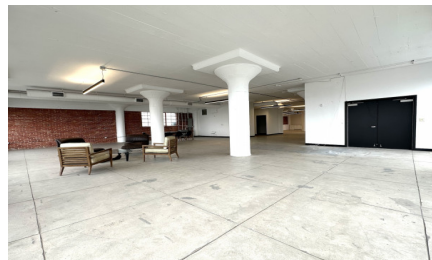

CW298-LA

City - LOS ANGELES

Notes -

Zipcode - 90021

**2nd
Floor**

Rooftop