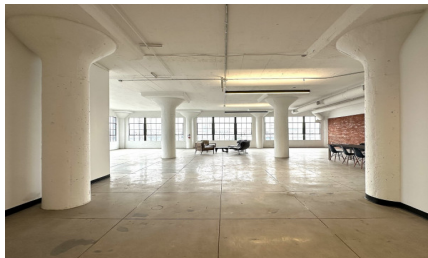

CW298-LA

City - LOS ANGELES

Notes -

Zipcode - 90021

**2nd
Floor**

Rooftop