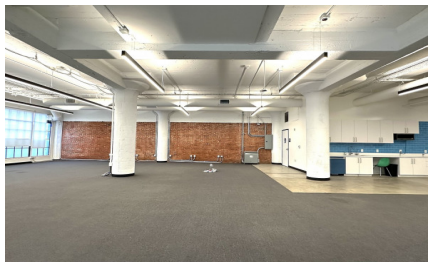

CW298-LA

City - LOS ANGELES

Notes -

Zipcode - 90021

**2nd
Floor**

Rooftop