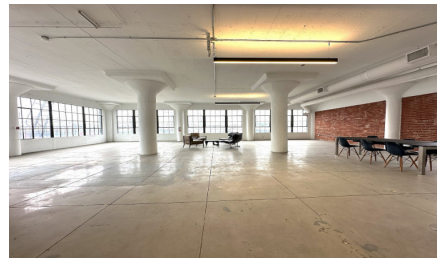

CW298-LA

City - LOS ANGELES

Notes -

Zipcode - 90021

**2nd
Floor**

Rooftop