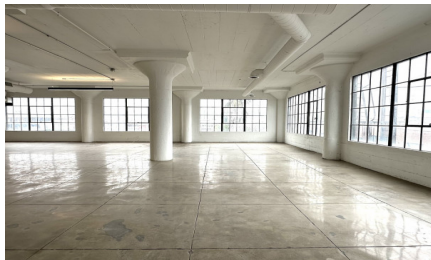

CW298-LA

City - LOS ANGELES

Notes -

Zipcode - 90021

**2nd
Floor**

Rooftop