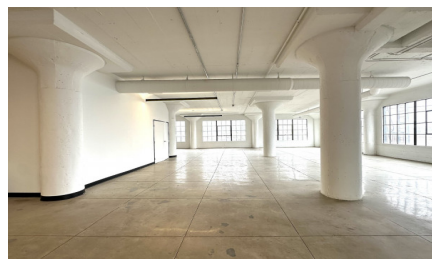

CW298-LA

City - LOS ANGELES

Notes -

Zipcode - 90021

**2nd
Floor**

Rooftop