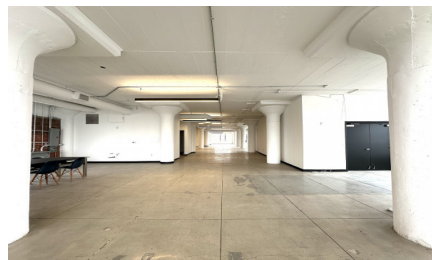

CW298-LA

City - LOS ANGELES

Notes -

Zipcode - 90021

**2nd
Floor**

Rooftop