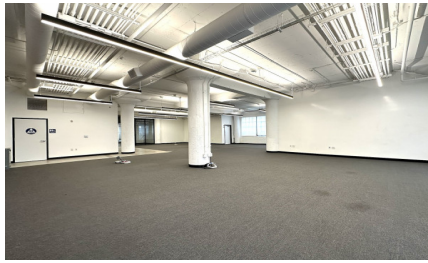

CW298-LA

City - LOS ANGELES

Notes -

Zipcode - 90021

**2nd
Floor**

Rooftop