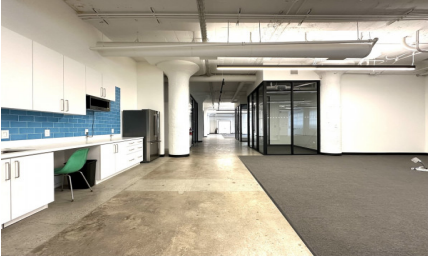

CW298-LA

City - LOS ANGELES

Notes -

Zipcode - 90021

**2nd
Floor**

Rooftop