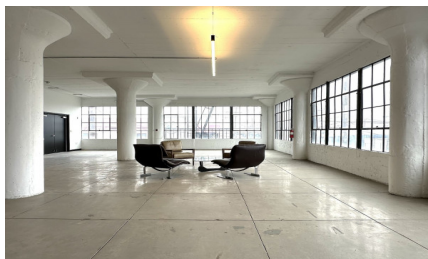

CW298-LA

City - LOS ANGELES

Notes -

Zipcode - 90021

**2nd
Floor**

Rooftop