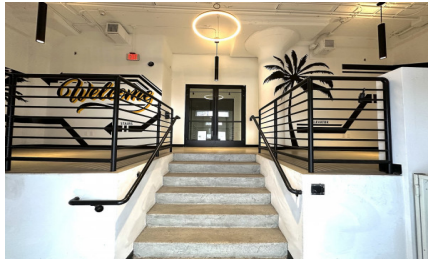

CW298-LA

City - LOS ANGELES

Notes -

Zipcode - 90021

**2nd
Floor**

Rooftop