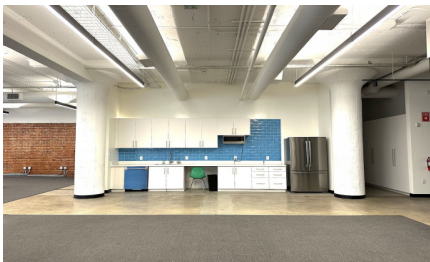

CW298-LA

City - LOS ANGELES

Notes -

Zipcode - 90021

**2nd
Floor**

Rooftop