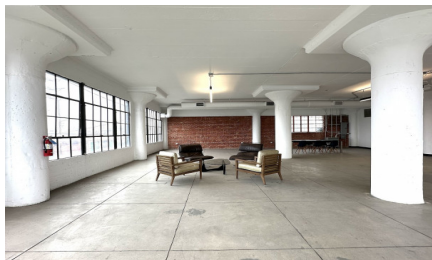

CW298-LA

City - LOS ANGELES

Notes -

Zipcode - 90021

**2nd
Floor**

Rooftop