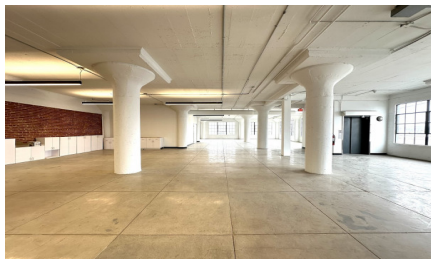

CW298-LA

City - LOS ANGELES

Notes -

Zipcode - 90021

**2nd
Floor**

Rooftop