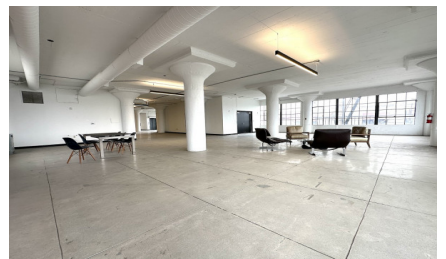

CW298-LA

City - LOS ANGELES

Notes -

Zipcode - 90021

**2nd
Floor**

Rooftop