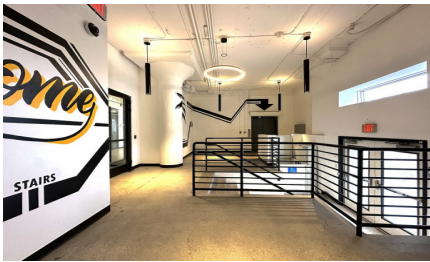

CW298-LA

City - LOS ANGELES

Notes -

Zipcode - 90021

**2nd
Floor**

Rooftop