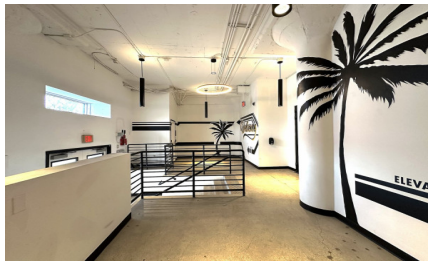

CW298-LA

City - LOS ANGELES

Notes -

Zipcode - 90021

**2nd
Floor**

Rooftop