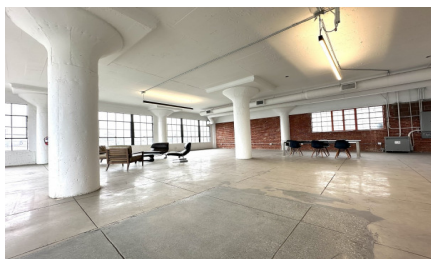

CW298-LA

City - LOS ANGELES

Notes -

Zipcode - 90021

**2nd
Floor**

Rooftop