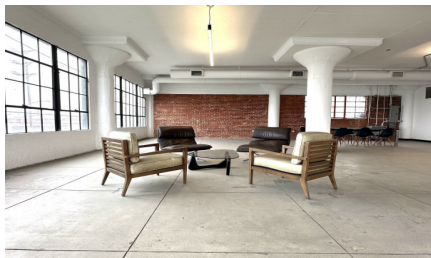

CW298-LA

City - LOS ANGELES

Notes -

Zipcode - 90021

**2nd
Floor**

Rooftop