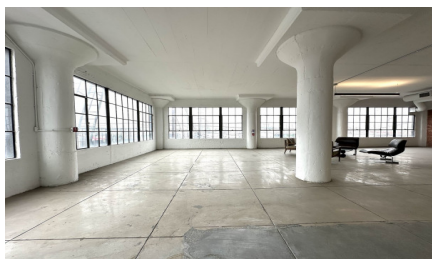

CW298-LA

City - LOS ANGELES

Notes -

Zipcode - 90021

**2nd
Floor**

Rooftop