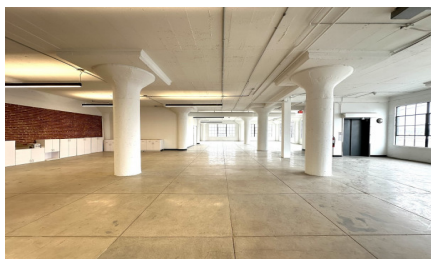

CW298-LA

City - LOS ANGELES

Notes -

Zipcode - 90021

**2nd
Floor**

Rooftop