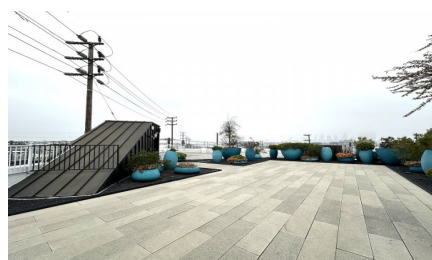

CW298-LA

City - LOS ANGELES

Notes -

Zipcode - 90021

**2nd
Floor**

Rooftop