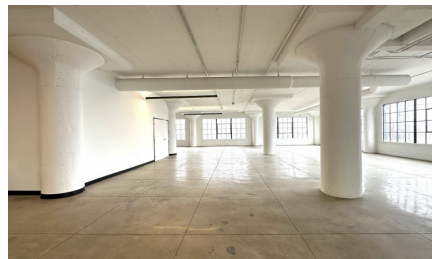

CW298-LA

City - LOS ANGELES

Notes -

Zipcode - 90021

**2nd
Floor**

Rooftop