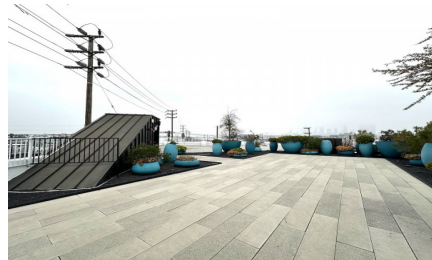

CW298-LA

City - LOS ANGELES

Notes -

Zipcode - 90021

**2nd
Floor**

Rooftop