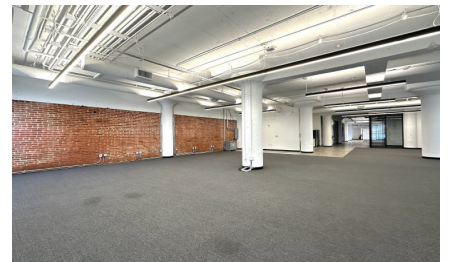

CW298-LA

City - LOS ANGELES

Notes -

Zipcode - 90021

**2nd
Floor**

Rooftop