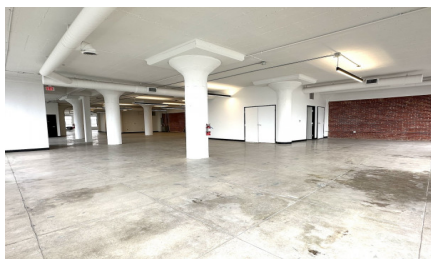

CW298-LA

City - LOS ANGELES

Notes -

Zipcode - 90021

**2nd
Floor**

Rooftop