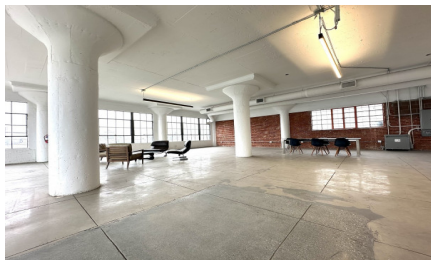

CW298-LA

City - LOS ANGELES

Notes -

Zipcode - 90021

**2nd
Floor**

Rooftop