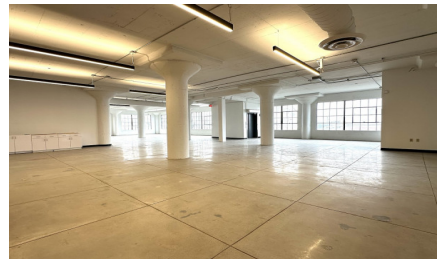

CW298-LA

City - LOS ANGELES

Notes -

Zipcode - 90021

**2nd
Floor**

Rooftop