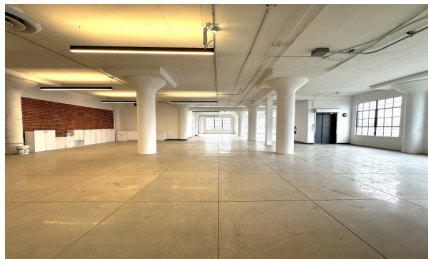

CW298-LA

City - LOS ANGELES

Notes -

Zipcode - 90021

**2nd
Floor**

Rooftop