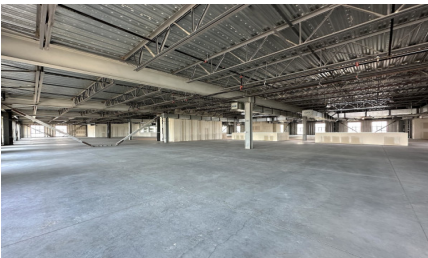

CW393-LA

City - DOWNTOWN LOS ANGELES

Notes -

Zipcode - 90013

2nd
Floor

3rd Floor

Rooftop