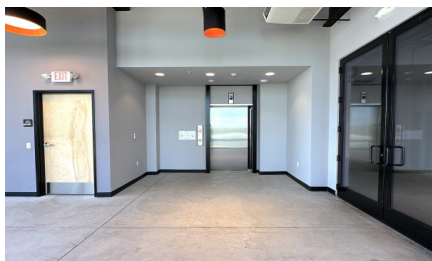

CW393-LA

City - DOWNTOWN LOS ANGELES

Notes -

Zipcode - 90013

2nd Floor

3rd Floor

Rooftop