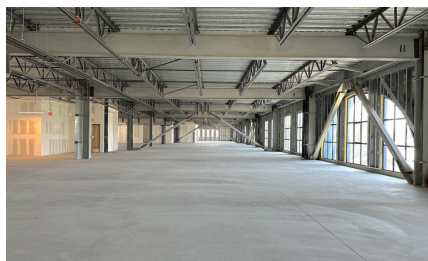

CW393-LA

City - DOWNTOWN LOS ANGELES

Notes -

Zipcode - 90013

2nd Floor

3rd Floor

Rooftop