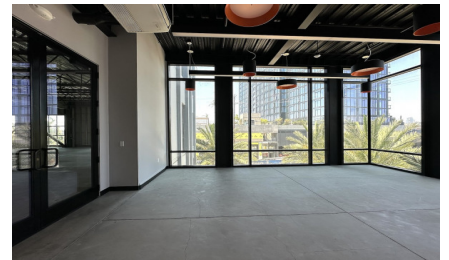

CW393-LA

City - DOWNTOWN LOS ANGELES

Notes -

Zipcode - 90013

2nd Floor

3rd Floor

Rooftop