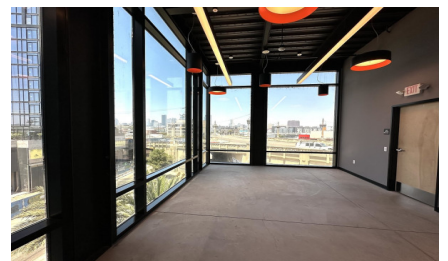

CW393-LA

City - DOWNTOWN LOS ANGELES

Notes -

Zipcode - 90013

2nd Floor

3rd Floor

Rooftop