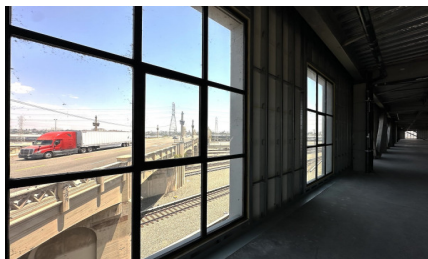

CW393-LA

City - DOWNTOWN LOS ANGELES

Notes -

Zipcode - 90013

2nd Floor

3rd Floor

Rooftop