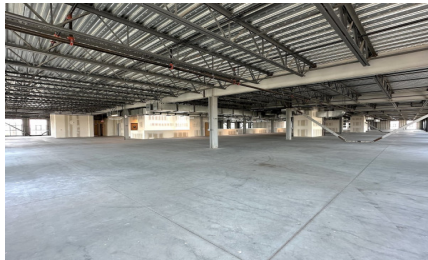

CW393-LA

City - DOWNTOWN LOS ANGELES

Notes -

Zipcode - 90013

2nd Floor

3rd Floor

Rooftop