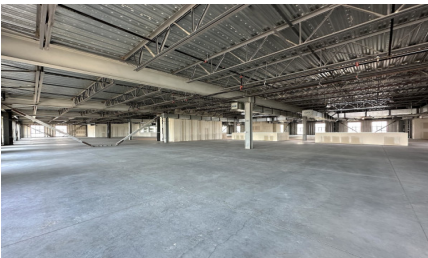

CW393-LA

City - DOWNTOWN LOS ANGELES

Notes -

Zipcode - 90013

2nd Floor

3rd Floor

Rooftop