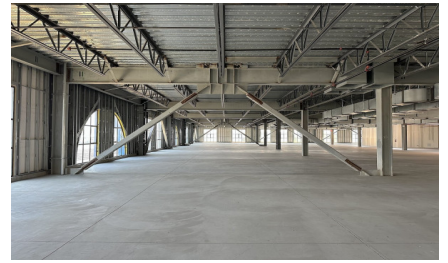

CW393-LA

City - DOWNTOWN LOS ANGELES

Notes -

Zipcode - 90013

2nd
Floor

3rd Floor

Rooftop