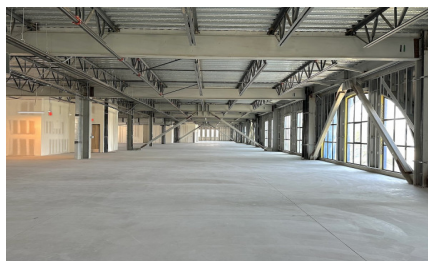

CW393-LA

City - DOWNTOWN LOS ANGELES

Notes -

Zipcode - 90013

2nd
Floor

3rd Floor

Rooftop