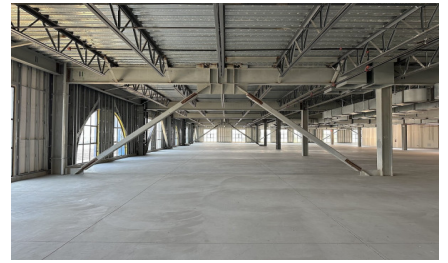

CW393-LA

City - DOWNTOWN LOS ANGELES

Notes -

Zipcode - 90013

2nd Floor

3rd Floor

Rooftop