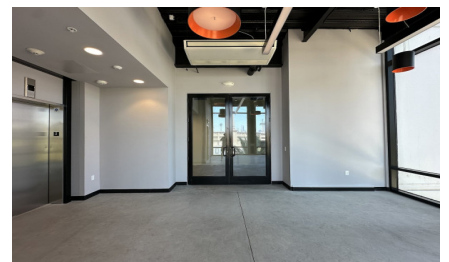

CW393-LA

City - DOWNTOWN LOS ANGELES

Notes -

Zipcode - 90013

2nd
Floor

3rd Floor

Rooftop