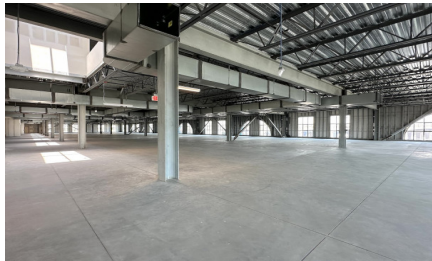

CW393-LA

City - DOWNTOWN LOS ANGELES

Notes -

Zipcode - 90013

2nd
Floor

3rd Floor

Rooftop