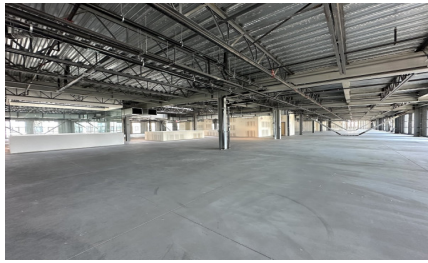

CW393-LA

City - DOWNTOWN LOS ANGELES

Notes -

Zipcode - 90013

2nd
Floor

3rd Floor

Rooftop