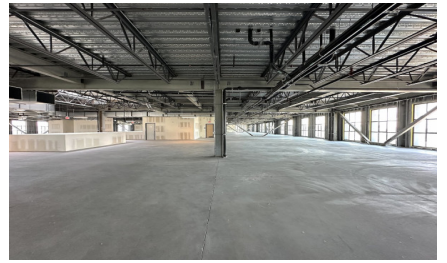

CW393-LA

City - DOWNTOWN LOS ANGELES

Notes -

Zipcode - 90013

2nd Floor

3rd Floor

Rooftop