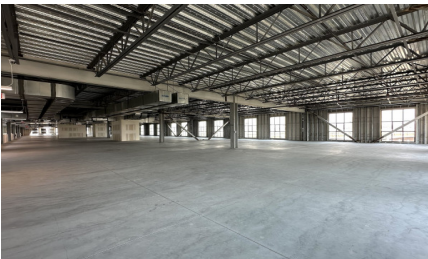

CW393-LA

City - DOWNTOWN LOS ANGELES

Notes -

Zipcode - 90013

2nd
Floor

3rd Floor

Rooftop