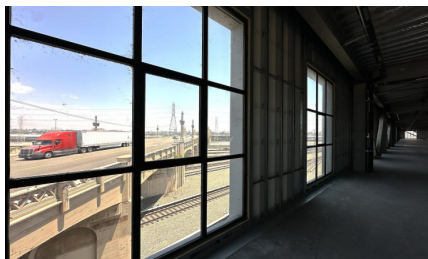

CW393-LA

City - DOWNTOWN LOS ANGELES

Notes -

Zipcode - 90013

2nd
Floor

3rd Floor

Rooftop