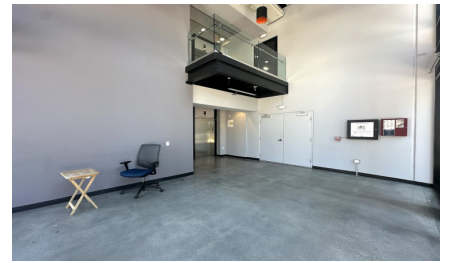

CW393-LA

City - DOWNTOWN LOS ANGELES

Notes -

Zipcode - 90013

2nd
Floor

3rd Floor

Rooftop