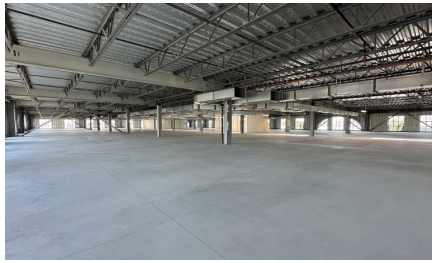

CW393-LA

City - DOWNTOWN LOS ANGELES

Notes -

Zipcode - 90013

2nd
Floor

3rd Floor

Rooftop