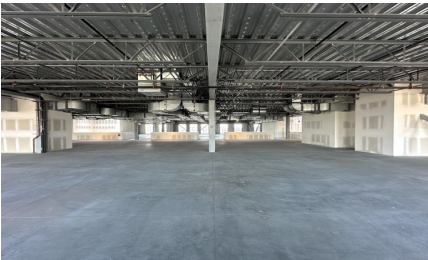

CW393-LA

City - DOWNTOWN LOS ANGELES

Notes -

Zipcode - 90013

2nd Floor

3rd Floor

Rooftop