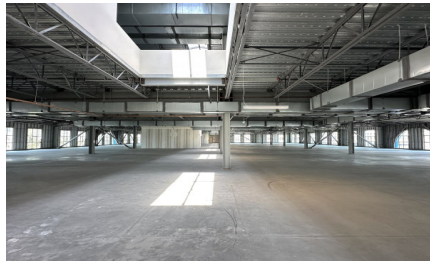

CW393-LA

City - DOWNTOWN LOS ANGELES

Notes -

Zipcode - 90013

2nd Floor

3rd Floor

Rooftop