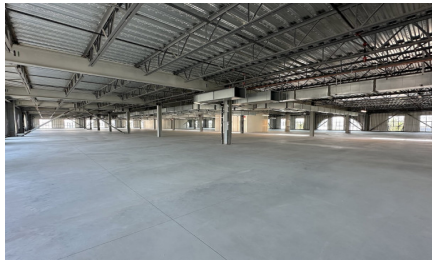

CW393-LA

City - DOWNTOWN LOS ANGELES

Notes -

Zipcode - 90013

2nd Floor

3rd Floor

Rooftop