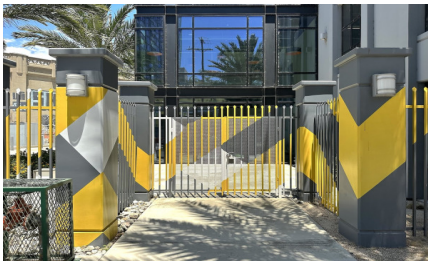

CW393-LA

City - DOWNTOWN LOS ANGELES

Notes -

Zipcode - 90013

2nd Floor

3rd Floor

Rooftop