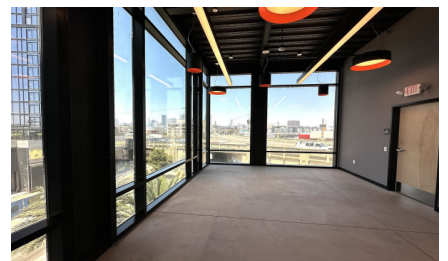

CW393-LA

City - DOWNTOWN LOS ANGELES

Notes -

Zipcode - 90013

2nd
Floor

3rd Floor

Rooftop