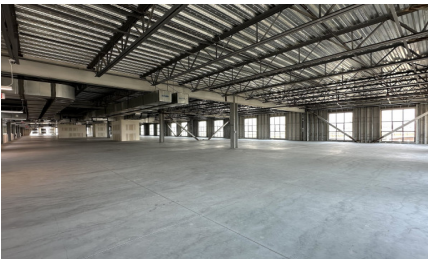

CW393-LA

City - DOWNTOWN LOS ANGELES

Notes -

Zipcode - 90013

2nd Floor

3rd Floor

Rooftop