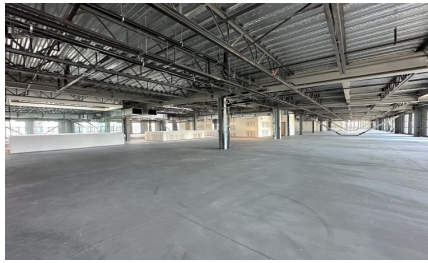

CW393-LA

City - DOWNTOWN LOS ANGELES

Notes -

Zipcode - 90013

2nd Floor

3rd Floor

Rooftop