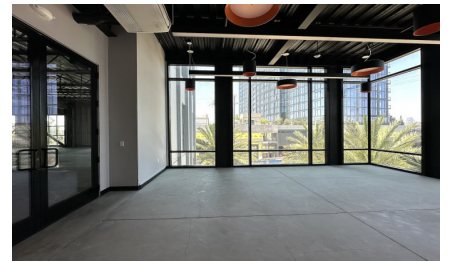

CW393-LA

City - DOWNTOWN LOS ANGELES

Notes -

Zipcode - 90013

2nd
Floor

3rd Floor

Rooftop