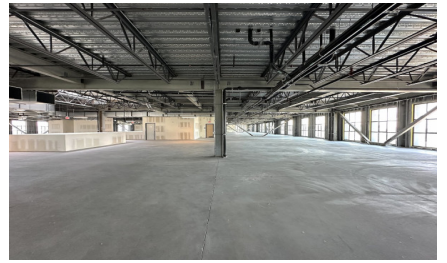

CW393-LA

City - DOWNTOWN LOS ANGELES

Notes -

Zipcode - 90013

2nd
Floor

3rd Floor

Rooftop