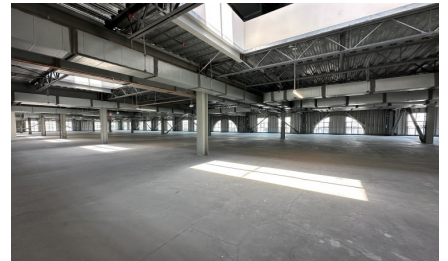

CW393-LA

City - DOWNTOWN LOS ANGELES

Notes -

Zipcode - 90013

2nd Floor

3rd Floor

Rooftop