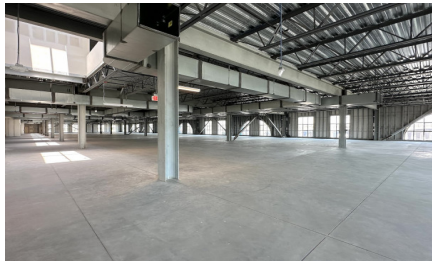

CW393-LA

City - DOWNTOWN LOS ANGELES

Notes -

Zipcode - 90013

2nd Floor

3rd Floor

Rooftop