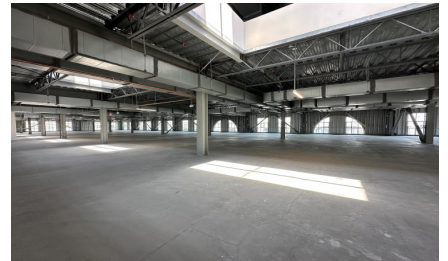

CW393-LA

City - DOWNTOWN LOS ANGELES

Notes -

Zipcode - 90013

2nd
Floor

3rd Floor

Rooftop