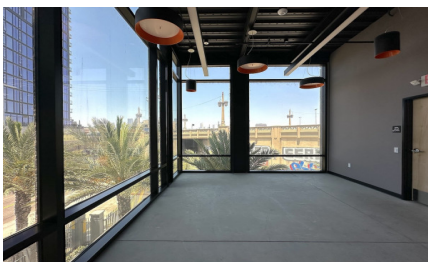

CW393-LA

City - DOWNTOWN LOS ANGELES

Notes -

Zipcode - 90013

2nd Floor

3rd Floor

Rooftop