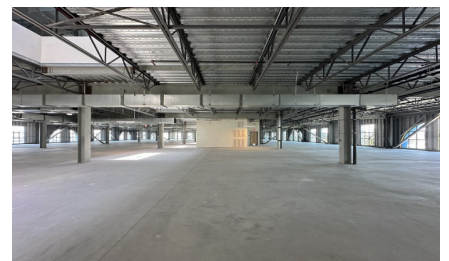

CW393-LA

City - DOWNTOWN LOS ANGELES

Notes -

Zipcode - 90013

2nd Floor

3rd Floor

Rooftop