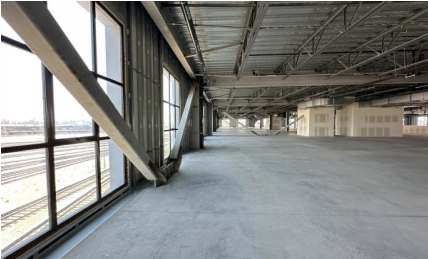

CW393-LA

City - DOWNTOWN LOS ANGELES

Notes -

Zipcode - 90013

2nd Floor

3rd Floor

Rooftop