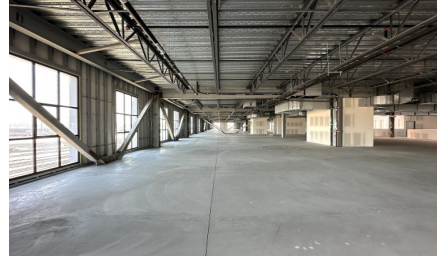

CW393-LA

City - DOWNTOWN LOS ANGELES

Notes -

Zipcode - 90013

2nd
Floor

3rd Floor

Rooftop