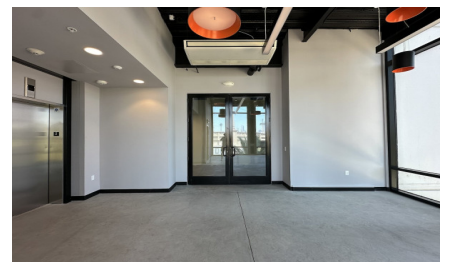

CW393-LA

City - DOWNTOWN LOS ANGELES

Notes -

Zipcode - 90013

2nd Floor

3rd Floor

Rooftop