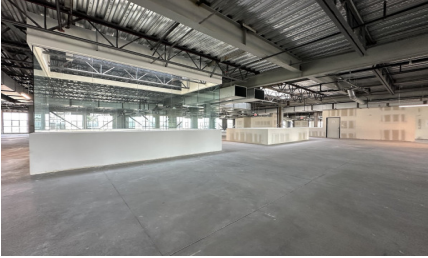

CW393-LA

City - DOWNTOWN LOS ANGELES

Notes -

Zipcode - 90013

2nd Floor

3rd Floor

Rooftop