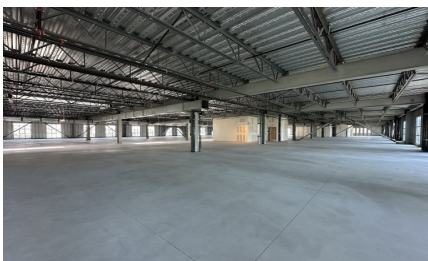

CW393-LA

City - DOWNTOWN LOS ANGELES

Notes -

Zipcode - 90013

2nd Floor

3rd Floor

Rooftop