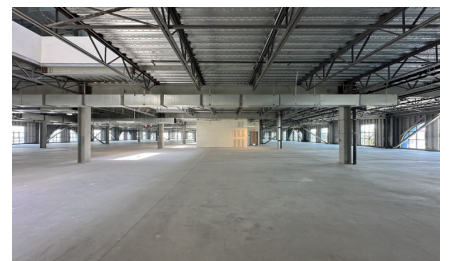

CW393-LA

City - DOWNTOWN LOS ANGELES

Notes -

Zipcode - 90013

2nd
Floor

3rd Floor

Rooftop