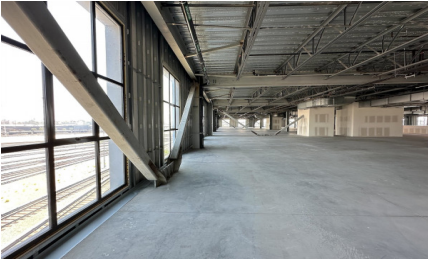

CW393-LA

City - DOWNTOWN LOS ANGELES

Notes -

Zipcode - 90013

2nd
Floor

3rd Floor

Rooftop