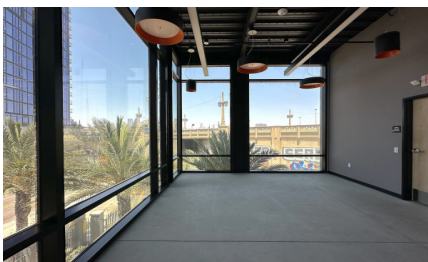

CW393-LA

City - DOWNTOWN LOS ANGELES

Notes -

Zipcode - 90013

2nd
Floor

3rd Floor

Rooftop