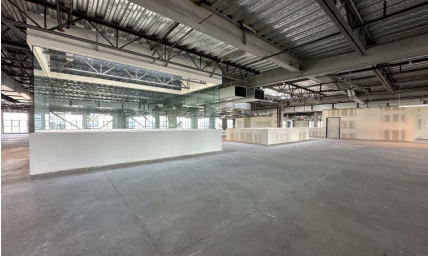

CW393-LA

City - DOWNTOWN LOS ANGELES

Notes -

Zipcode - 90013

2nd
Floor

3rd Floor

Rooftop