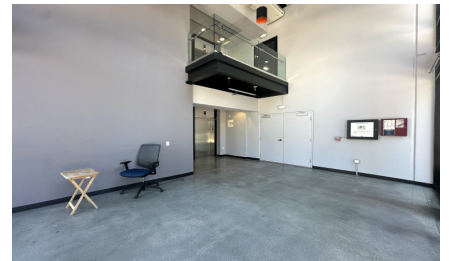

CW393-LA

City - DOWNTOWN LOS ANGELES

Notes -

Zipcode - 90013

2nd Floor

3rd Floor

Rooftop