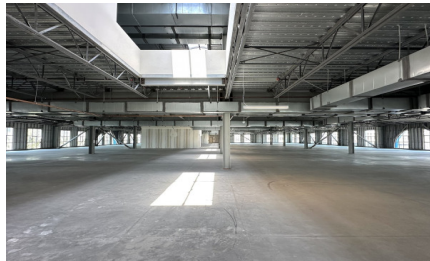

CW393-LA

City - DOWNTOWN LOS ANGELES

Notes -

Zipcode - 90013

2nd
Floor

3rd Floor

Rooftop